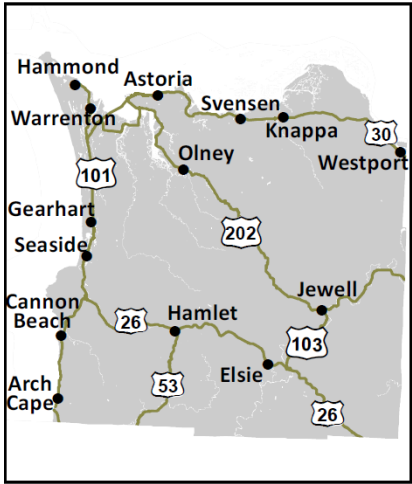

Sign Up Online at:
<https://bit.ly/32aSffk>

Sign Up Online at:
<https://bit.ly/32aSffk>

Sign Up Online at:
<https://bit.ly/32aSffk>

Sign Up Online at:
<https://bit.ly/32aSffk>

QR Code:

QR Code:

QR Code:

QR Code:

QUESTIONS & INFORMATION
clatsopemd@co.clatsop.or.us
503-325-8645

QUESTIONS & INFORMATION
clatsopemd@co.clatsop.or.us
503-325-8645

QUESTIONS & INFORMATION
clatsopemd@co.clatsop.or.us
503-325-8645

QUESTIONS & INFORMATION
clatsopemd@co.clatsop.or.us
503-325-8645