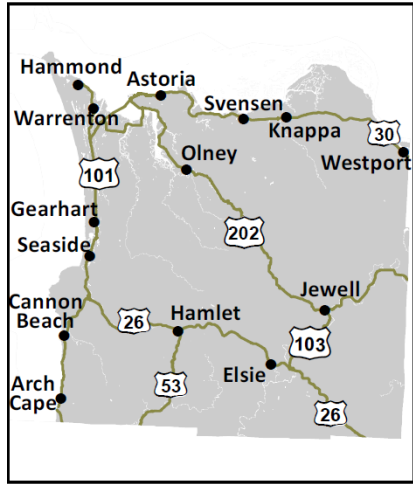

Sign Up Online at:
<https://bit.ly/32aSffk>

Sign Up Online at:
<https://bit.ly/32aSffk>

Sign Up Online at:
<https://bit.ly/32aSffk>

Sign Up Online at:
<https://bit.ly/32aSffk>

QR Code:

QR Code:

QR Code:

QR Code:

QUESTIONS & INFORMATION
clatsopemd@co.clatsop.or.us
503-325-8645

QUESTIONS & INFORMATION
clatsopemd@co.clatsop.or.us
503-325-8645

QUESTIONS & INFORMATION
clatsopemd@co.clatsop.or.us
503-325-8645

QUESTIONS & INFORMATION
clatsopemd@co.clatsop.or.us
503-325-8645