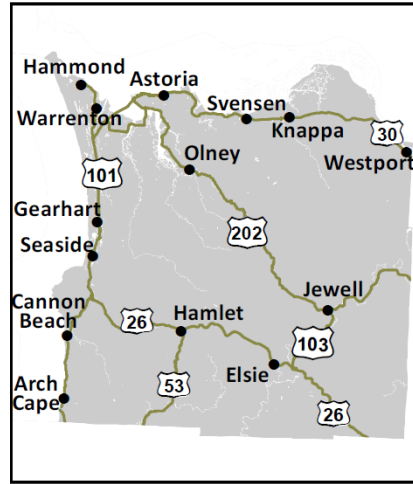

Sign Up Online at:
<https://bit.ly/32aSffk>

Sign Up Online at:
<https://bit.ly/32aSffk>

Sign Up Online at:
<https://bit.ly/32aSffk>

Sign Up Online at:
<https://bit.ly/32aSffk>

QR Code:

QR Code:

QR Code:

QR Code:

QUESTIONS & INFORMATION
clatsopemd@co.clatsop.or.us
503-325-8645

QUESTIONS & INFORMATION
clatsopemd@co.clatsop.or.us
503-325-8645

QUESTIONS & INFORMATION
clatsopemd@co.clatsop.or.us
503-325-8645

QUESTIONS & INFORMATION
clatsopemd@co.clatsop.or.us
503-325-8645