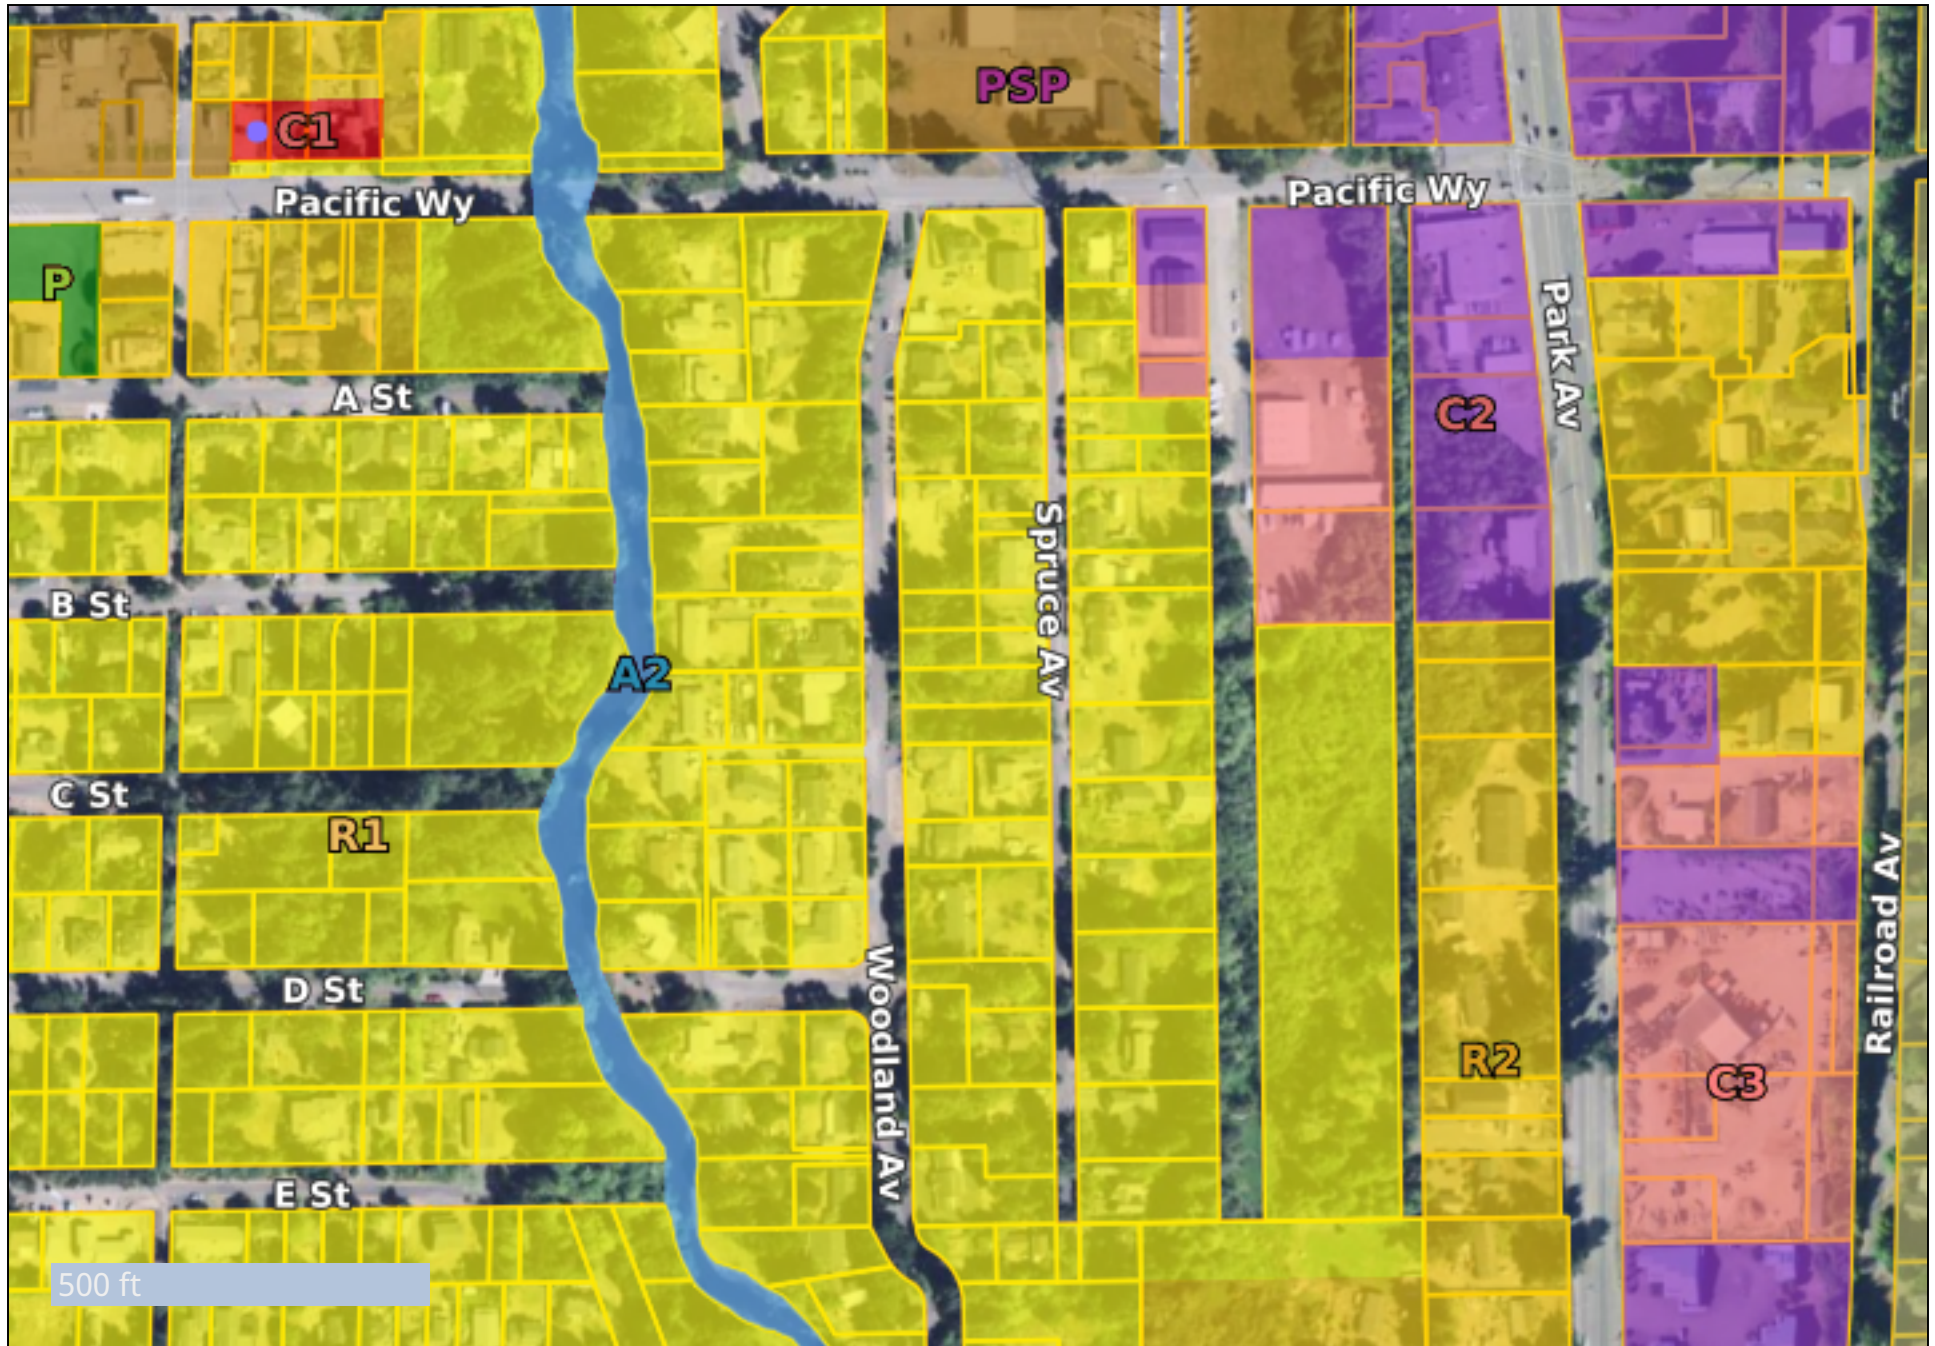

C3 zone - pink

Disclaimer: The information contained in this GIS application is NOT AUTHORITATIVE and has NO WARRANTY OR GUARANTEE assuring the information presented to you is correct. GIS applications are intended for a visual display of data and do not carry legal authority to determine a boundary or the location of fixed works, including parcels of land. They are intended as a location reference for planning, infrastructure management and general information only. The City of Gearhart assumes no liability for any decisions made or actions taken or not taken by the user of the GIS application. The City of Gearhart provides this GIS map on an "as is" basis without warranty of any kind, expressed or implied, including but not limited to warranties of merchantability or fitness for a particular purpose, and assumes no liability for any errors, omissions, or inaccuracies in the information provided.